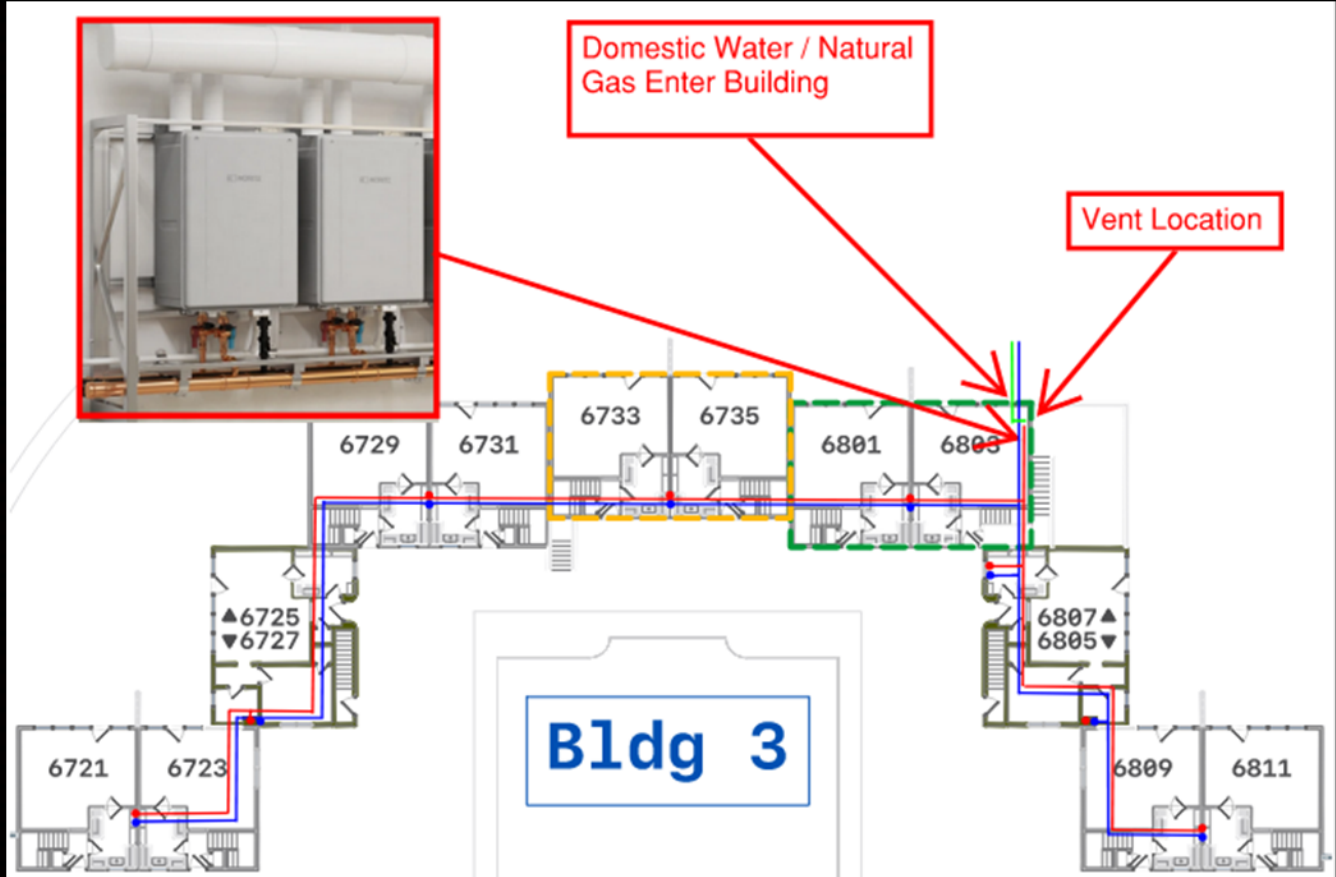

Typical Building

Typical Building Demo Plan

Remove everything in red.

Shower wall fully demo'd

Toilet & vanity pulled, set aside.

Chase ways cut behind toilet & vanity